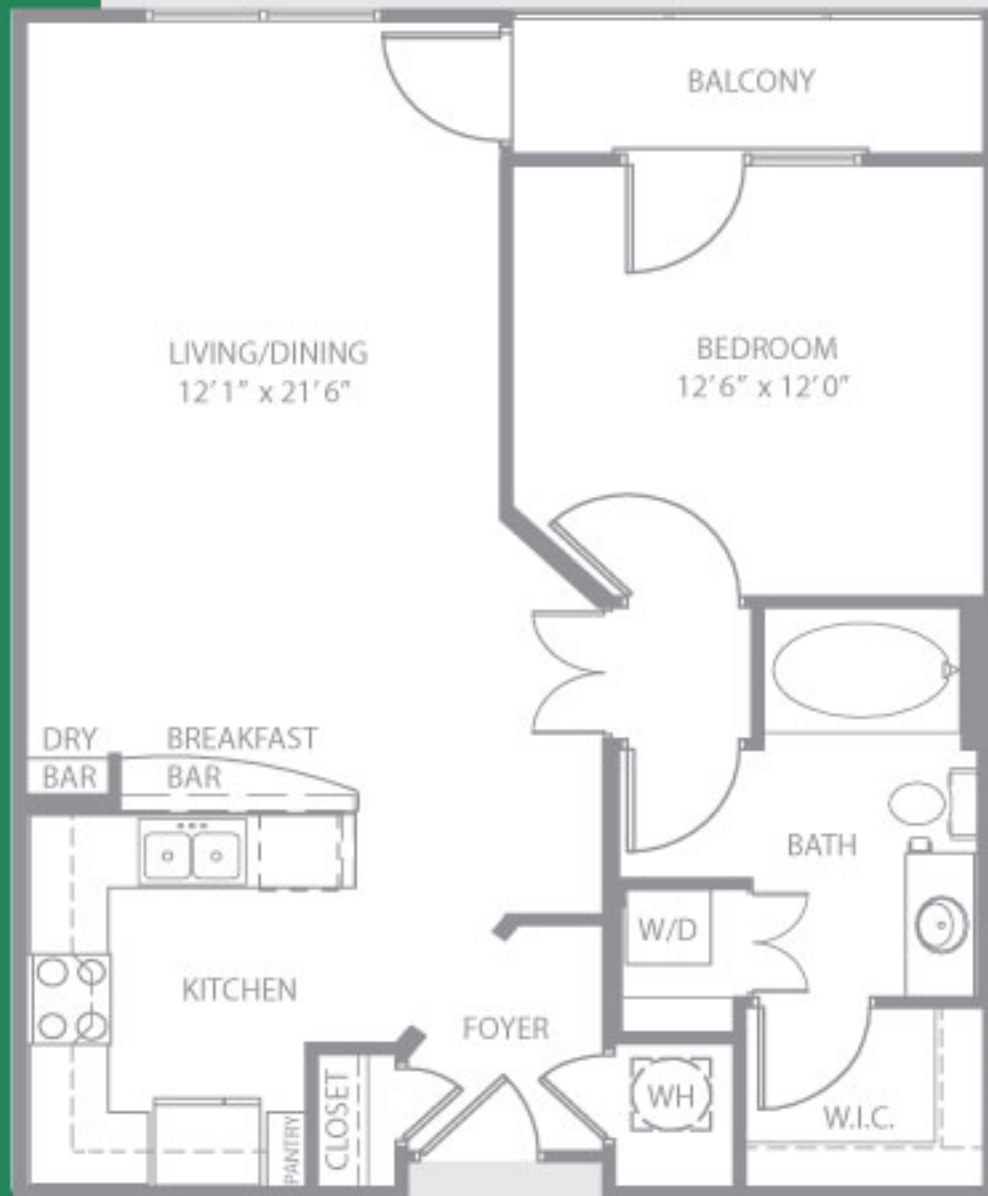

TITANIUM-A1

1 BEDROOM/1 BATH

Living Area:	770 Sq. ft.
Balcony Area:	50 Sq. ft.
Total:	820 Sq. ft.

element