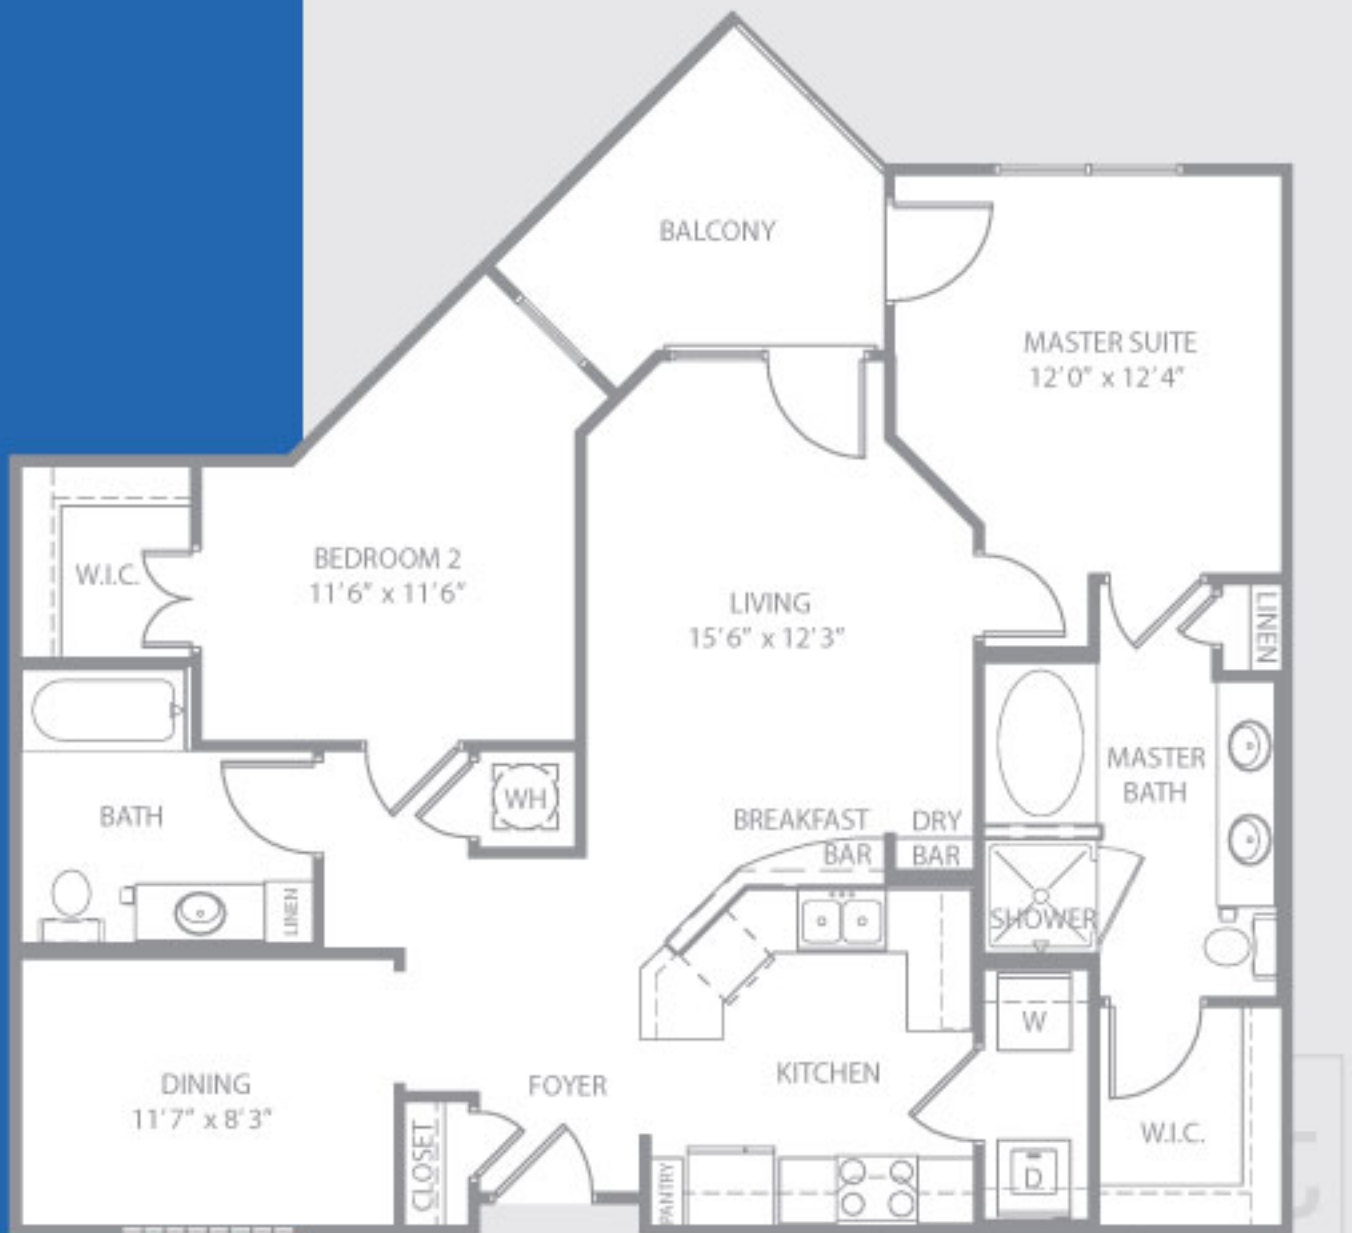

PLATINUM-B1 Pt

2 BEDROOM/2 BATH

Living Area:	1117 Sq.ft.
Balcony Area:	87 Sq.ft.
Total:	1204 Sq.ft.

element