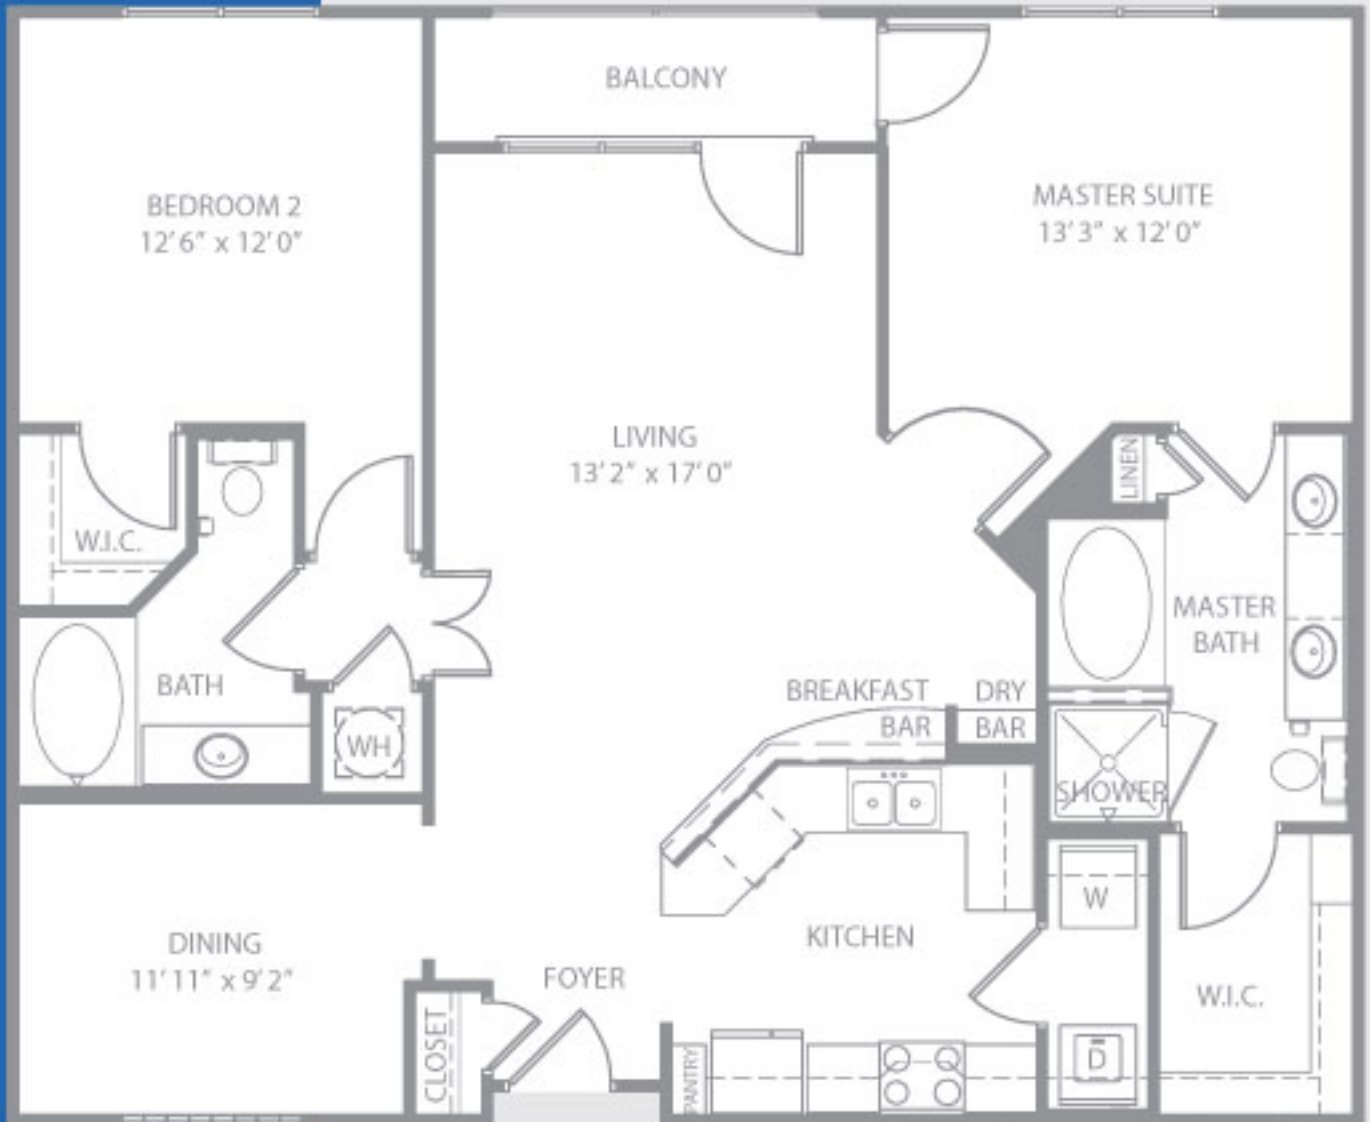

PLATINUM-B3 Pt

2 BEDROOM/2 BATH

| | |
|---------------|-------------|
| Living Area: | 1263 Sq.ft. |
| Balcony Area: | 52 Sq.ft. |
| Total: | 1315 Sq.ft. |

element